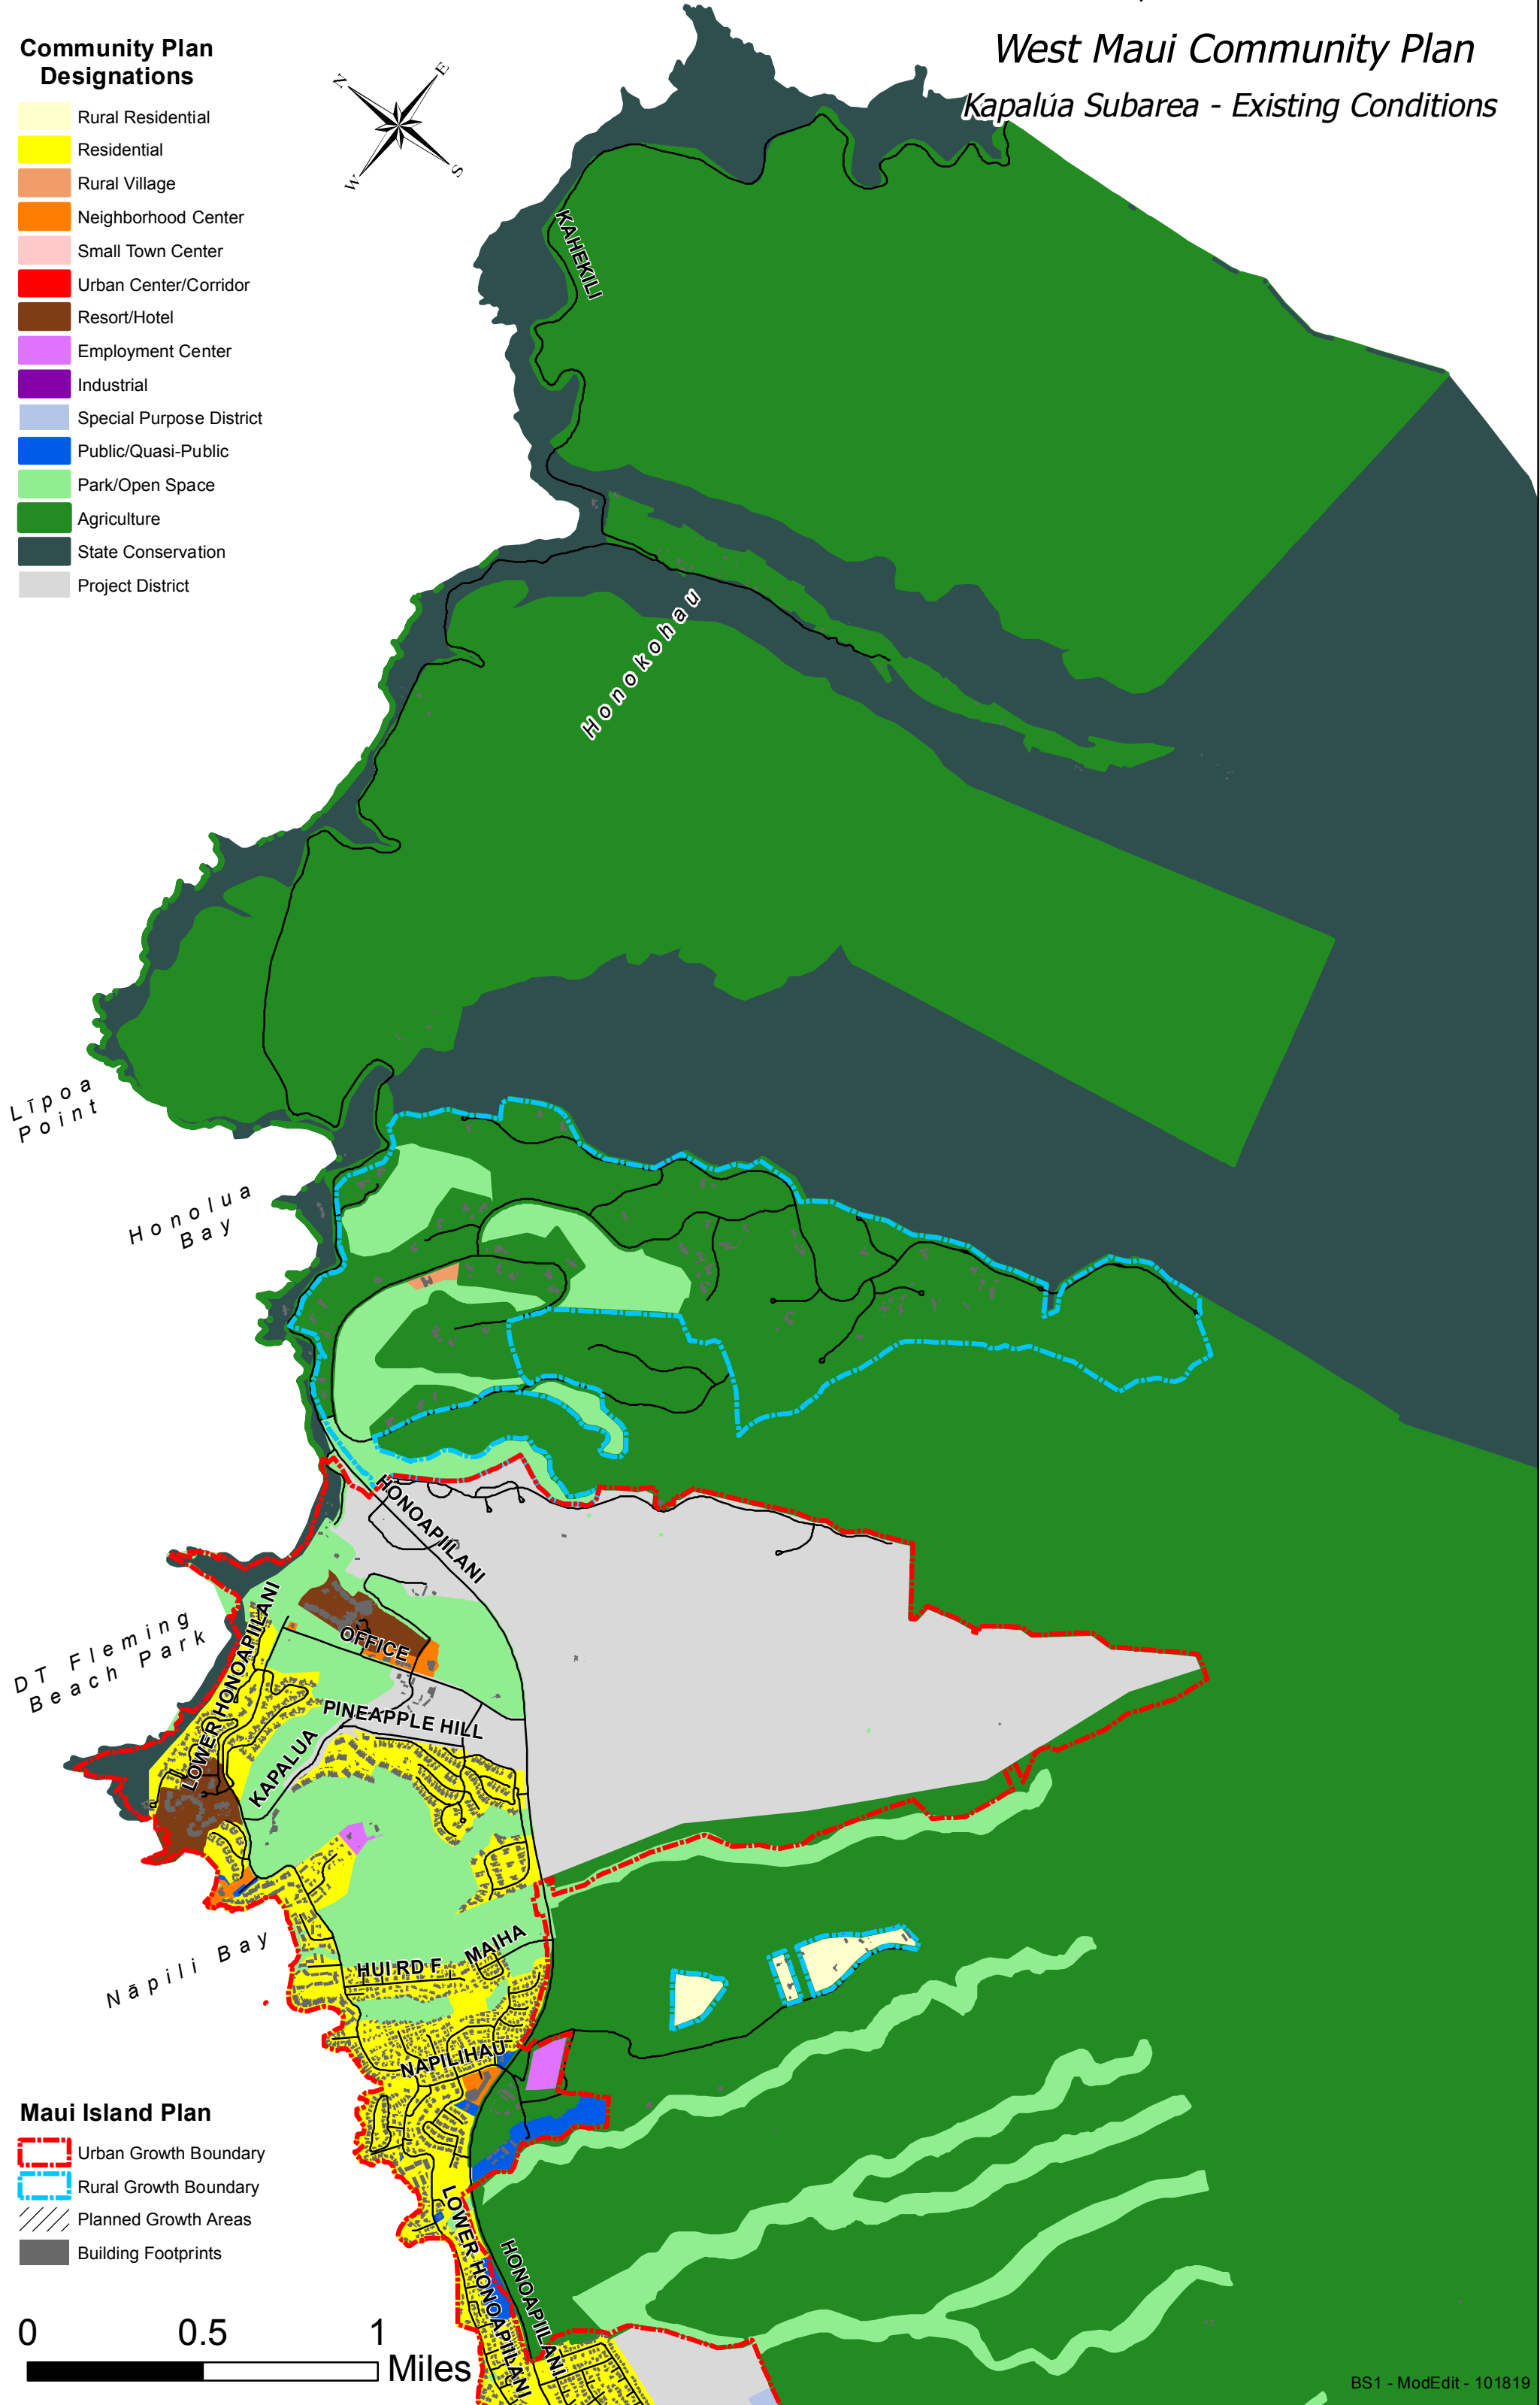

# West Maui Community Plan Kapalua Subarea - Existing Conditions

## Community Plan Designations

- Rural Residential
- Residential
- Rural Village
- Neighborhood Center
- Small Town Center
- Urban Center/Corridor
- Resort/Hotel
- Employment Center
- Industrial
- Special Purpose District
- Public/Quasi-Public
- Park/Open Space
- Agriculture
- State Conservation
- Project District

## Maui Island Plan

- Urban Growth Boundary
- Rural Growth Boundary
- Planned Growth Areas
- Building Footprints