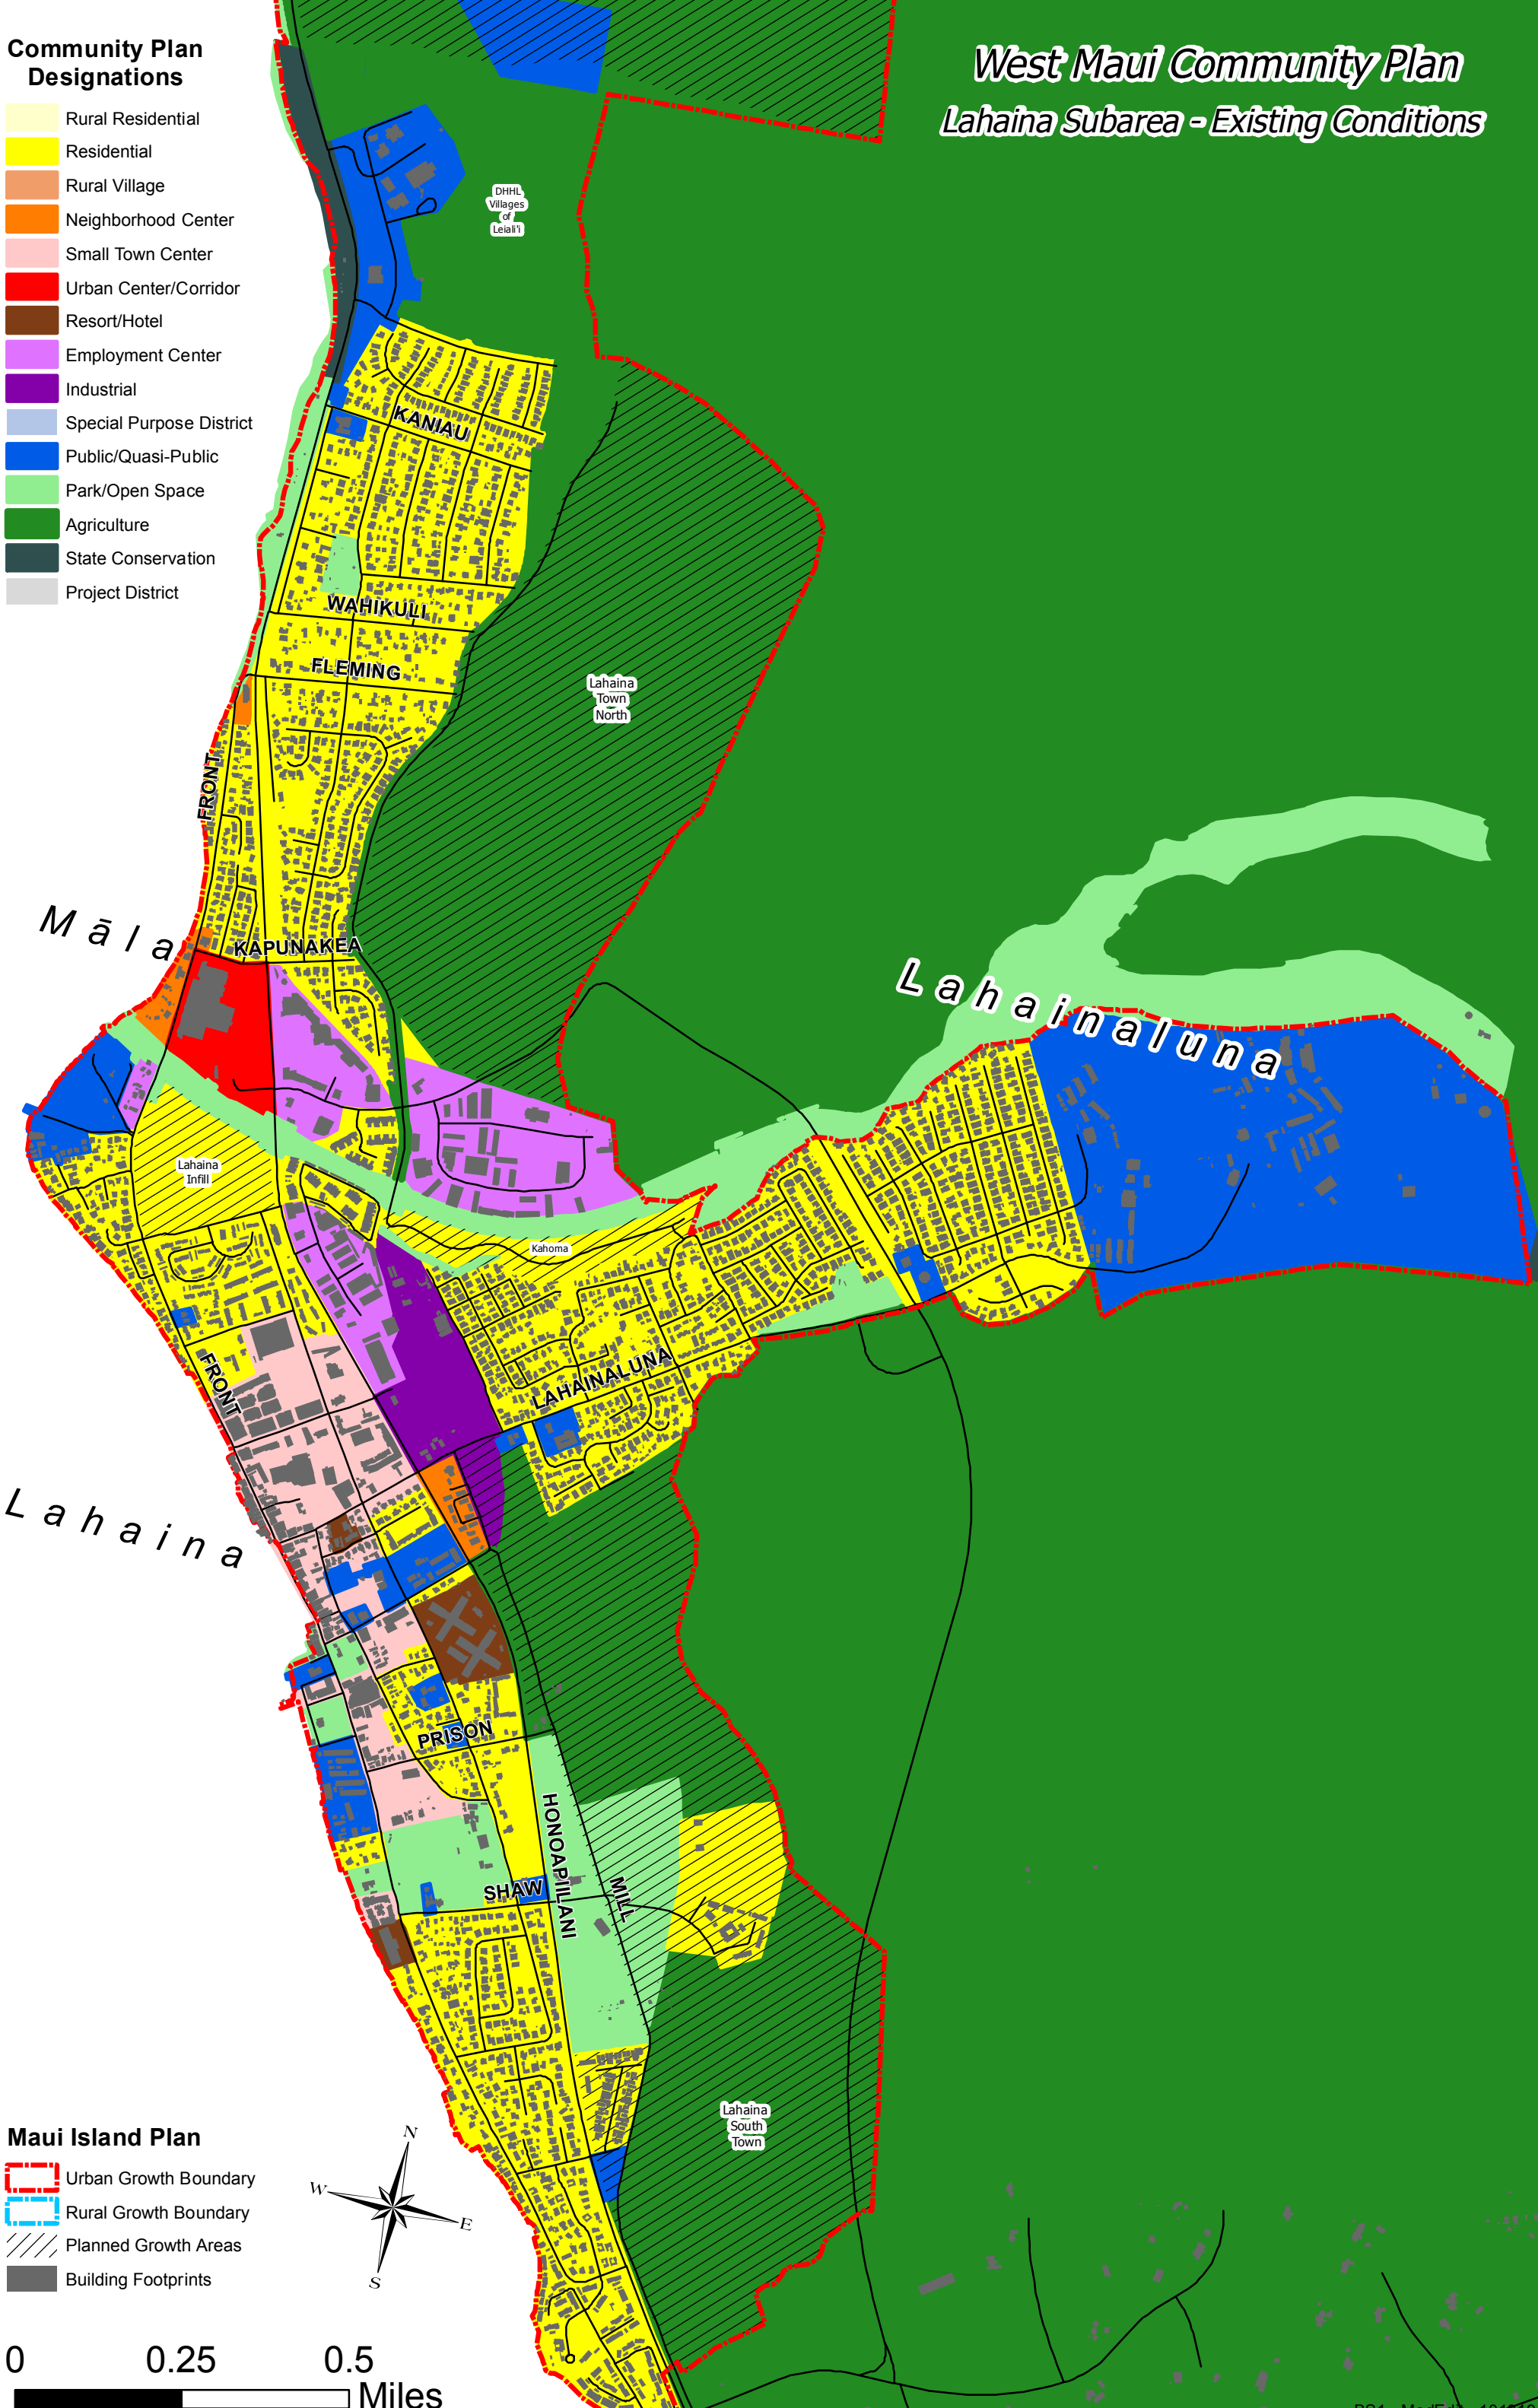

West Maui Community Plan Lahaina Subarea - Existing Conditions

Community Plan Designations

- Rural Residential
- Residential
- Rural Village
- Neighborhood Center
- Small Town Center
- Urban Center/Corridor
- Resort/Hotel
- Employment Center
- Industrial
- Special Purpose District
- Public/Quasi-Public
- Park/Open Space
- Agriculture
- State Conservation
- Project District

Maui Island Plan

- Urban Growth Boundary
- Rural Growth Boundary
- Planned Growth Areas
- Building Footprints